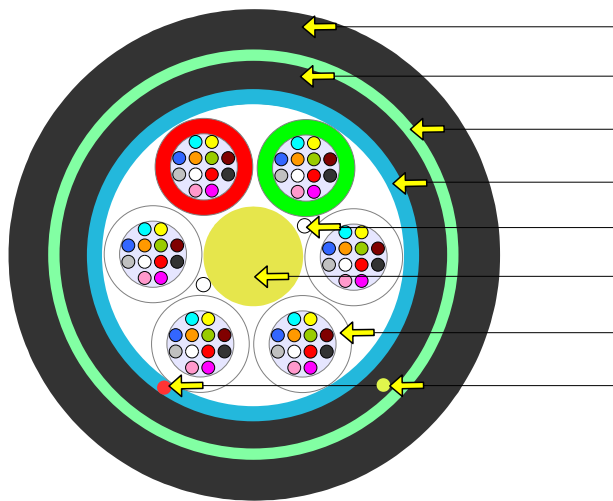

MLT Fire Resistant Cable CST Armoured

ID: **Z282**

KABELOVNA Děčín Podmokly s.r.o.
Ústecká 840/33, 405 33 Děčín 5
Czech Republic
DIČ CZ26759993
tel.: +420 412 706 222
www.kabelovna.cz
15. 3. 2022 ver. 6

J/A-DQ(BN)H(SR)H FSC180 6×1,7 max. 72F

This cable is suitable for indoor or outdoor use. The cable has full rodent protection, direct burial possible, fire resistant.

- Black FR-LSZH outer jacket, UV stable
  (Other colours available on request)
- Black FR-LSZH inner jacket, UV stable
- Corrugated steel tape
- Waterblocking E-glass
- Waterblocking yarn
- FRP dielectric central strength member (OD 1,8 mm)
- Gel filled PBT loose tube with optical fibres
- Ripcord

Mechanical and Environmental properties

Test	Value	Unit	Method
Cable outer diameter	15,5 ± 0,4	mm	EN 60811-203
Cable weight	291,1	kg/km	
Inner jacket thickness	1,4	mm	
Outer jacket thickness	2	mm	
Loose tube diameter	1,7	mm	
Max. tensile strength	3000	N	EN 60794-1-21-E1
Crush resistance test	5000	N	EN 60794-1-21-E3
Impact resistance test	30	Nm	EN 60794-1-21-E4
Min. bend radius (no load)	15	× OD	EN 60794-1-21-E11a
Min. bend radius (load)	20	× OD	EN 60794-1-21-E11b
Moisture resistance test	pass		EN 609794-1-22-F5
Temperature range	Installation	-15 to +50	°C
	Operation	-40 to +80	°C
	Storage	-40 to +80	°C
Fire properties-Flammability	pass		EN 60332-3-22 (cat. A)
Fire properties-Acid gases	pass		EN 60754-1, EN 60754-2
Fire properties-Smoke density	pass		EN 61034-1, EN 61034-2
Circuit integrity	pass		ČSN IEC 60331-11-1 ČSN IEC 60331-25-1

Cable life time - minimum 30 years

Sheat Marking

Print colour	White
Print method	INK-Jet
Print legend	Manufacturer's name, job number, type of cable, length marking @ 1 m intervals

Other print legends available on request

Fibre colour coding

According to IEC 60304

1	Red	7	Brown
2	Green	8	Violet
3	Blue	9	Turquoise
4	Yellow	10	Black
5	White	11	Orange
6	Grey	12	Pink

*with black rings

Tube colour coding

1	Red
2	Green
3 – 6	White