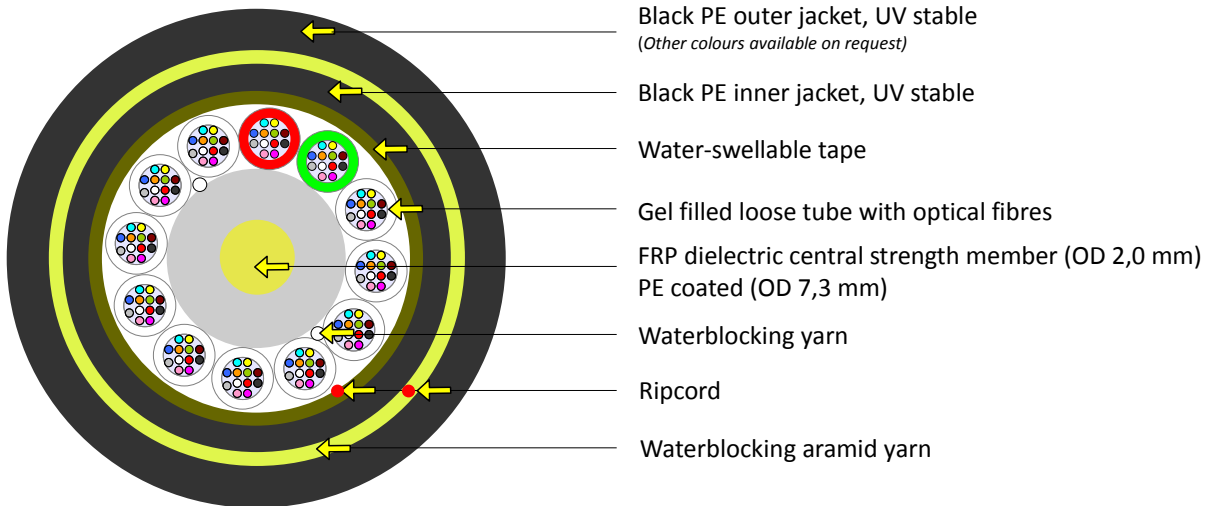

ADSS-DQ2Y(ZN)2YT 6kN 12×2,5 max. 144F

This cable is suitable for outdoor aerial use.

- Black PE outer jacket, UV stable
(Other colours available on request)
- Black PE inner jacket, UV stable
- Water-swellable tape
- Gel filled loose tube with optical fibres
- FRP dielectric central strength member (OD 2,0 mm)
PE coated (OD 7,3 mm)
- Waterblocking yarn
- Ripcord
- Waterblocking aramid yarn

Mechanical and Environmental properties

Test	Value	Unit	Method
Cable outer diameter	18,4 ± 0,4	mm	EN 60811-203
Cable weight	268	kg/km	
Inner jacket thickness	1	mm	
Outer jacket thickness	1,8	mm	
Loose tube diameter	2,5	mm	
Thermal expansion coefficient	35,9	ppm/K	
Modulus of elasticity	3,39	Gpa	
Maximum allowable tension	6	kN	EN 60794-1-21-E1
Max. operation tension	4,1	kN	EN 60794-1-21-E1
Crush resistance test	3	kN	EN 60794-1-21-E3
Impact resistance test	20	Nm	EN 60794-1-21-E4
Min. bend radius (no load)	15	× OD	EN 60794-1-21-E11a
Min. bend radius (load)	20	× OD	EN 60794-1-21-E11b
Moisture resistance test	pass		EN 60794-1-22-F5
Temperature range	Installation	-15 to + 50	°C
	Operation	-40 to + 70	°C
	Storage	-40 to + 70	°C

Fibre colour coding

According to IEC 60304

1	Red	7	Brown
2	Green	8	Violet
3	Blue	9	Turquoise
4	Yellow	10	Black
5	White	11	Orange
6	Grey	12	Pink

Other fibre colour sequences available on request

Tube colour coding

1	Red
2	Green
3 – 12	White

In the case of lower number of fibres some tubes are replaced by uncoloured fillers

Other tubes colour sequences available on request

Packing

Depending on ordered put-up lengths