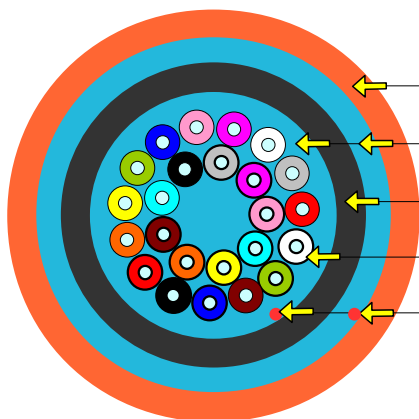

Distribution Cable

ID: **5Ex8**

KABELOVNA Děčín Podmokly s.r.o.
Ústecká 840/33, 405 33 Děčín 5
Czech Republic
DIČ CZ26759993
tel.: +420 412 706 222
www.kabelovna.cz

14.6.2019 ver. 14

J/A-VQ(BN)H(BN)H max. 24F

This cable is suitable for outdoor installation. The cable has increased tensile strength.